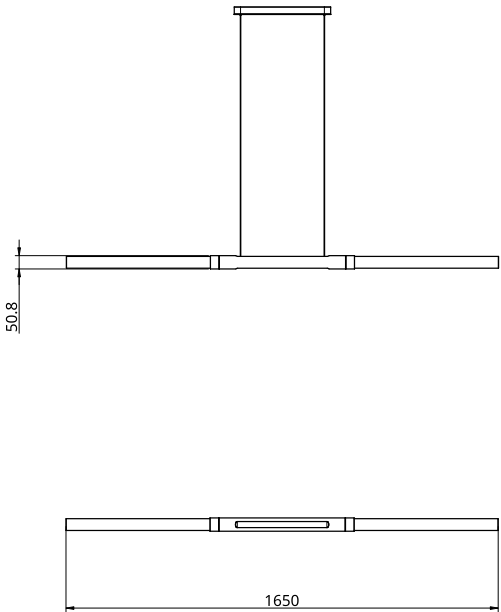

## S06-01

Dimensions	50 x 1050 mm	
Weight	Brass	2.4kg
	Aluminium	0.8kg
Light Source	Led Bulbs 3000k Decorative Lighting Only	
Power	Light Wattage	8w
	Driver Wattage	15w
	Voltage	110-130v / 220-240v
	IP20 Rated	
Hanging	We offer a range of hanging options. Including direct attach and fully enclosed ceiling roses. Light supplied with 1500mm / 3000mm / 6000mm length of cable to be hung and cut to desired length on site.	
Driver	Supplied with a dimable 12v LED Driver. Driver can be stored within 8m of the light, in a recess being the ceiling or enclosed within a ceiling rose.	
	Driver Dimensions	94 x 40 x 25mm
	Ceiling Rose Dimensions	228 x 48 x 29mm

## S06-02

Dimensions	50 x 1350 mm	
Weight	Brass	3kg
	Aluminium	1kg
Light Source	Led Bulbs 3000k Decorative Lighting Only	
Power	Light Wattage	8w
	Driver Wattage	15w
	Voltage	110-130v / 220-240v
	IP20 Rated	
Hanging	We offer a range of hanging options. Including direct attach and fully enclosed ceiling roses. Light supplied with 1500mm / 3000mm / 6000mm length of cable to be hung and cut to desired length on site.	
Driver	Supplied with a dimable 12v LED Driver. Driver can be stored within 8m of the light, in a recess being the ceiling or enclosed within a ceiling rose.	
	Driver Dimensions	94 x 40 x 25mm
	Ceiling Rose Dimensions	228 x 48 x 29mm

## S06-03

Dimensions	51 x 1650 mm	
Weight	Brass	3.7kg
	Aluminium	1.2kg
Light Source	Led Bulbs 3000k Decorative Lighting Only	
Power	Light Wattage	8w
	Driver Wattage	15w
	Voltage	110-130v / 220-240v
	IP20 Rated	
Hanging	We offer a range of hanging options. Including direct attach and fully enclosed ceiling roses. Light supplied with 1500mm / 3000mm / 6000mm length of cable to be hung and cut to desired length on site.	
Driver	Supplied with a dimable 12v LED Driver. Driver can be stored within 8m of the light, in a recess being the ceiling or enclosed within a ceiling rose.	
	Driver Dimensions	94 x 40 x 25mm
	Ceiling Rose Dimensions	368 x 48 x 29mm