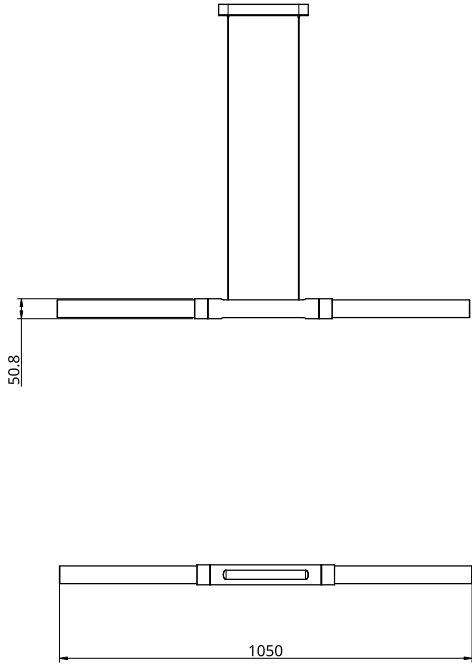

## S06-01

Dimensions	50 x 1050 mm	
Weight	Brass	2.4kg
	Aluminium	0.8kg
Light Source	Led Bulbs 3000k Decorative Lighting Only	
Power	Light Wattage	8w
	Driver Wattage	15w
	Voltage	110-130v / 220-240v
	IP20 Rated	
Hanging	We offer a range of hanging options. Including direct attach and fully enclosed ceiling roses. Light supplied with 1500mm / 3000mm / 6000mm length of cable to be hung and cut to desired length on site.	
Driver	Supplied with a dimable 12v LED Driver. Driver can be stored within 8m of the light, in a recess being the ceiling or enclosed within a ceiling rose.	
	Driver Dimensions	94 x 40 x 25mm
	Ceiling Rose Dimensions	228 x 48 x 29mm