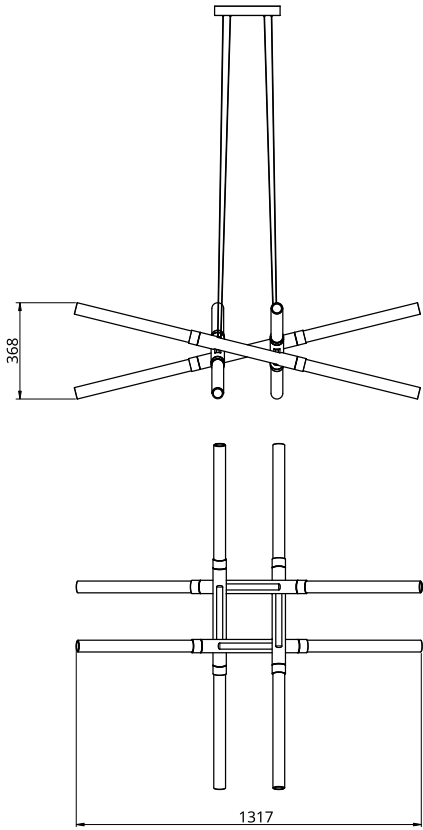

## S06-04

Dimensions	50 x 1050 mm	
Weight	Brass	6kg
	Aluminium	2kg
Light Source	Led Bulbs 3000k Decorative Lighting Only	
Power	Light Wattage	16w
	Driver Wattage	40w
	Voltage	110-130v / 220-240v
	IP20 Rated	
Hanging	We offer a range of hanging options. Including direct attach and fully enclosed ceiling roses. Light supplied with 1500mm / 3000mm / 6000mm length of cable to be hung and cut to desired length on site.	
Driver	Supplied with a dimable 12v LED Driver. Driver can be stored within 8m of the light, in a recess being the ceiling or enclosed within a ceiling rose.	
	Driver Dimensions	137 x 81.5 x 31mm
	Ceiling Rose Dimensions	Pair 228 x 48 x 29mm

## S06-05

Dimensions	OD	1320mm
	Height	367mm
Weight	Brass	12.3kg
	Aluminium	3.9kg
Light Source	Led Bulbs	3000k
		Decorative Lighting Only
Power	Light Wattage	32w
	Driver Wattage	40w
	Voltage	110-130v / 220-240v
	IP20 Rated	
Hanging	We offer a range of hanging options. Including direct attach and fully enclosed ceiling roses. Light supplied with 1500mm / 3000mm / 6000mm length of cable to be hung and cut to desired length on site.	
Driver	Supplied with a dimable 12v LED Driver. Driver can be stored within 8m of the light, in a recess being the ceiling or enclosed within a ceiling rose.	
	Driver Dimensions	137 x 81.5 x 31mm
	Ceiling Rose Dimensions	250x 35mm