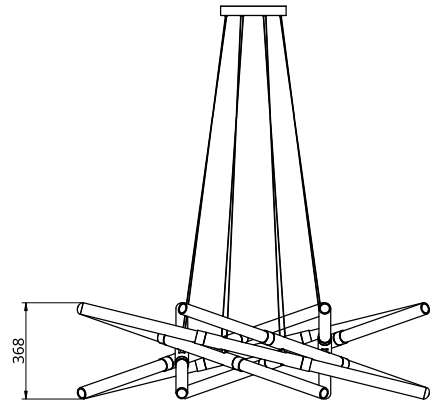

## S06-07

Dimensions	OD	1320mm
	Height	367mm
Weight	Brass	24.6kg
	Aluminium	7.8kg
Light Source	Led Bulbs	3000k
	Decorative Lighting Only	
Power	Light Wattage	64w
	Driver Wattage	90w
	Voltage	110-130v / 220-240v
	IP20 Rated	
Hanging	We offer a range of hanging options. Including direct attach and fully enclosed ceiling roses. Light supplied with 1500mm / 3000mm / 6000mm length of cable to be hung and cut to desired length on site.	
Driver	Supplied with a dimable 12v LED Driver. Driver can be stored within 8m of the light, in a recess being the ceiling or enclosed within a ceiling rose.	
	Driver Dimensions	180 x 60 x 35mm
	Ceiling Rose Dimensions	250x 35mm