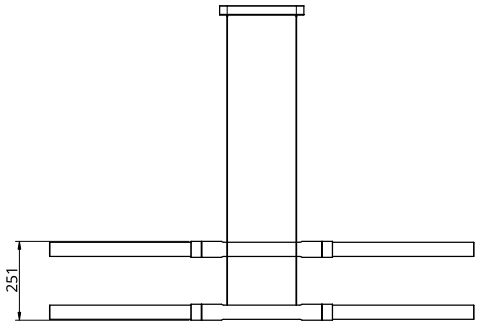

## S06-04

Dimensions	50 x 1050 mm	
Weight	Brass	6kg
	Aluminium	2kg
Light Source	Led Bulbs 3000k Decorative Lighting Only	
Power	Light Wattage	16w
	Driver Wattage	40w
	Voltage	110-130v / 220-240v
	IP20 Rated	
Hanging	We offer a range of hanging options. Including direct attach and fully enclosed ceiling roses. Light supplied with 1500mm / 3000mm / 6000mm length of cable to be hung and cut to desired length on site.	
Driver	Supplied with a dimable 12v LED Driver. Driver can be stored within 8m of the light, in a recess being the ceiling or enclosed within a ceiling rose.	
	Driver Dimensions	137 x 81.5 x 31mm
	Ceiling Rose Dimensions	Pair 228 x 48 x 29mm