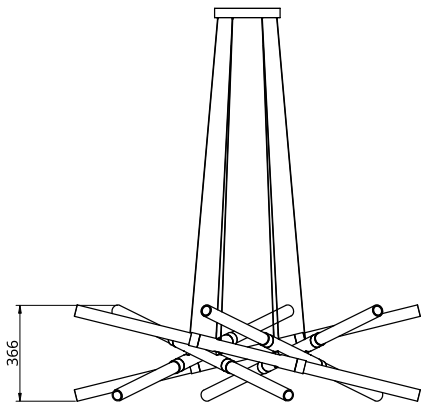

## S06-06

Dimensions	OD	1320mm
	Height	368mm
Weight	Brass	18.5kg
	Aluminium	5.9kg
Light Source	Led Bulbs	3000k
		Decorative Lighting Only
Power	Light Wattage	48w
	Driver Wattage	90w
	Voltage	110-130v / 220-240v
	IP20 Rated	
Hanging	We offer a range of hanging options. Including direct attach and fully enclosed ceiling roses. Light supplied with 1500mm / 3000mm / 6000mm length of cable to be hung and cut to desired length on site.	
Driver	Supplied with a dimable 12v LED Driver. Driver can be stored within 8m of the light, in a recess being the ceiling or enclosed within a ceiling rose.	
	Driver Dimensions	180 x 60 x 35mm
	Ceiling Rose Dimensions	250x 35mm