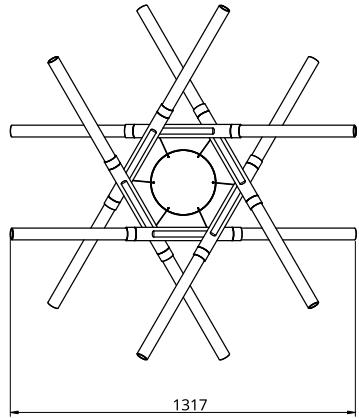

Metal Finish

- Polished Brass
- Black Anodised
- Brushed Brass
- Silver Anodised
- Burnished Brass

Glass Finish

- Frosted