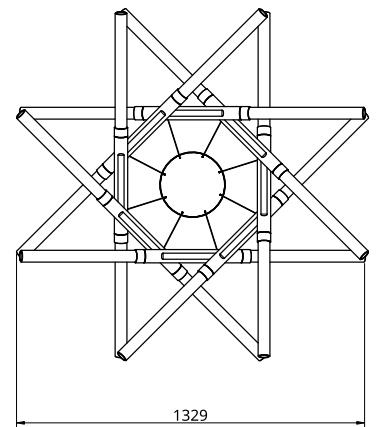

Metal Finish

Polished Brass

Black Anodised

Brushed Brass

Silver Anodised

Burnished Brass

Glass Finish

Frosted