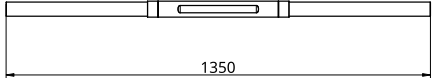

## S06-04

Dimensions	50 x 1050 mm	
Weight	Brass	6kg
	Aluminium	2kg
Light Source	Led Bulbs 3000k Decorative Lighting Only	
Power	Light Wattage	16w
	Driver Wattage	40w
	Voltage	110-130v / 220-240v
	IP20 Rated	
Hanging	We offer a range of hanging options. Including direct attach and fully enclosed ceiling roses. Light supplied with 1500mm / 3000mm / 6000mm length of cable to be hung and cut to desired length on site.	
Driver	Supplied with a dimable 12v LED Driver. Driver can be stored within 8m of the light, in a recess being the ceiling or enclosed within a ceiling rose.	
	Driver Dimensions	137 x 81.5 x 31mm
	Ceiling Rose Dimensions	Pair 228 x 48 x 29mm