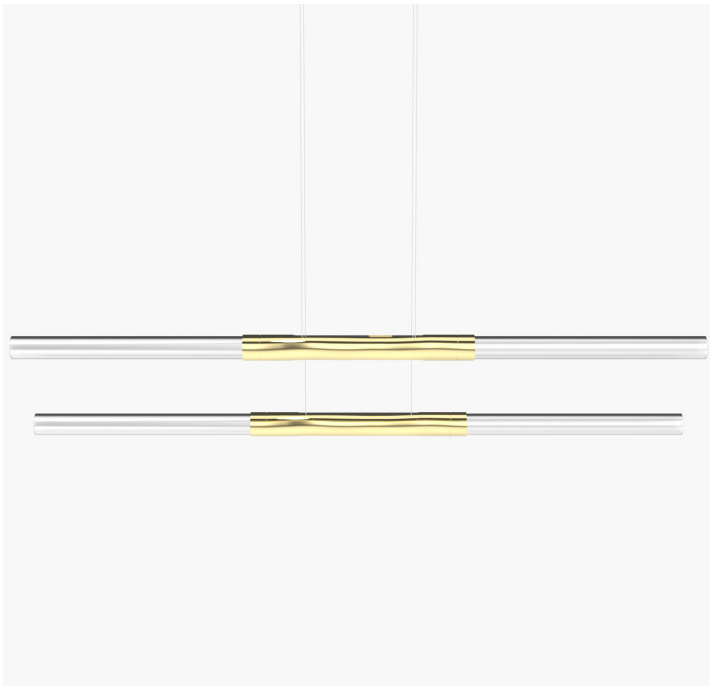

Empty State

S06-04

Dimensions	50 x 1050 mm	
Weight	Brass	6kg
	Aluminium	2kg
Light Source	Led Bulbs 3000k Decorative Lighting Only	
Power	Light Wattage	16w
	Driver Wattage	40w
	Voltage	110-130v / 220-240v
	IP20 Rated	
Hanging	We offer a range of hanging options. Including direct attach and fully enclosed ceiling roses. Light supplied with 1500mm / 3000mm / 6000mm length of cable to be hung and cut to desired length on site.	
Driver	Supplied with a dimable 12v LED Driver. Driver can be stored within 8m of the light, in a recess being the ceiling or enclosed within a ceiling rose.	
	Driver Dimensions	137 x 81.5 x 31mm
	Ceiling Rose Dimensions	Pair 228 x 48 x 29mm