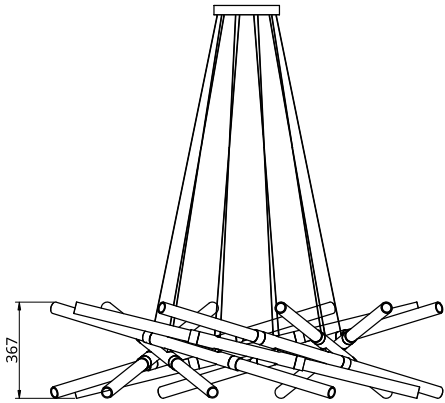

## S06-08

Dimensions	OD	1320mm
	Height	366mm
Weight	Brass	30.7kg
	Aluminium	9.8kg
Light Source	Led Bulbs	3000k
	Decorative Lighting Only	
Power	Light Wattage	80w
	Driver Wattage	90w
	Voltage	110-130v / 220-240v
	IP20 Rated	
Hanging	We offer a range of hanging options. Including direct attach and fully enclosed ceiling roses. Light supplied with 1500mm / 3000mm / 6000mm length of cable to be hung and cut to desired length on site.	
Driver	Supplied with a dimable 12v LED Driver. Driver can be stored within 8m of the light, in a recess being the ceiling or enclosed within a ceiling rose.	
	Driver Dimensions	180 x 60 x 35mm
	Ceiling Rose Dimensions	250x 35mm