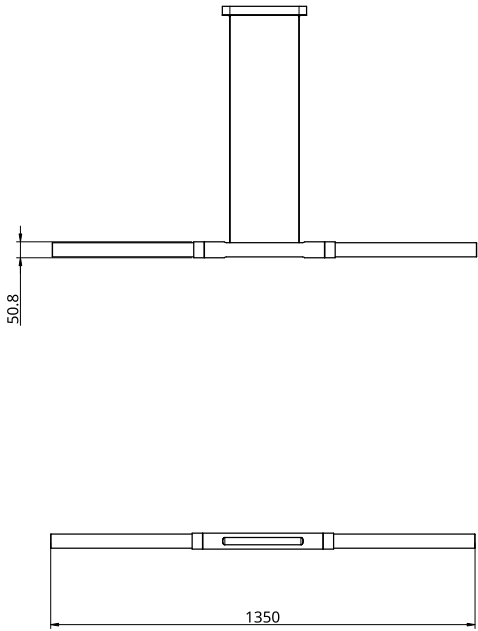

## S06-01

Dimensions	50 x 1050 mm	
Weight	Brass	2.4kg
	Aluminium	0.8kg
Light Source	Led Bulbs 3000k Decorative Lighting Only	
Power	Light Wattage	8w
	Driver Wattage	15w
	Voltage	110-130v / 220-240v
	IP20 Rated	
Hanging	We offer a range of hanging options. Including direct attach and fully enclosed ceiling roses. Light supplied with 1500mm / 3000mm / 6000mm length of cable to be hung and cut to desired length on site.	
Driver	Supplied with a dimable 12v LED Driver. Driver can be stored within 8m of the light, in a recess being the ceiling or enclosed within a ceiling rose.	
	Driver Dimensions	94 x 40 x 25mm
	Ceiling Rose Dimensions	228 x 48 x 29mm

## S06-02

Dimensions	50 x 1350 mm	
Weight	Brass	3kg
	Aluminium	1kg
Light Source	Led Bulbs 3000k Decorative Lighting Only	
Power	Light Wattage	8w
	Driver Wattage	15w
	Voltage	110-130v / 220-240v
	IP20 Rated	
Hanging	We offer a range of hanging options. Including direct attach and fully enclosed ceiling roses. Light supplied with 1500mm / 3000mm / 6000mm length of cable to be hung and cut to desired length on site.	
Driver	Supplied with a dimable 12v LED Driver. Driver can be stored within 8m of the light, in a recess being the ceiling or enclosed within a ceiling rose.	
	Driver Dimensions	94 x 40 x 25mm
	Ceiling Rose Dimensions	228 x 48 x 29mm